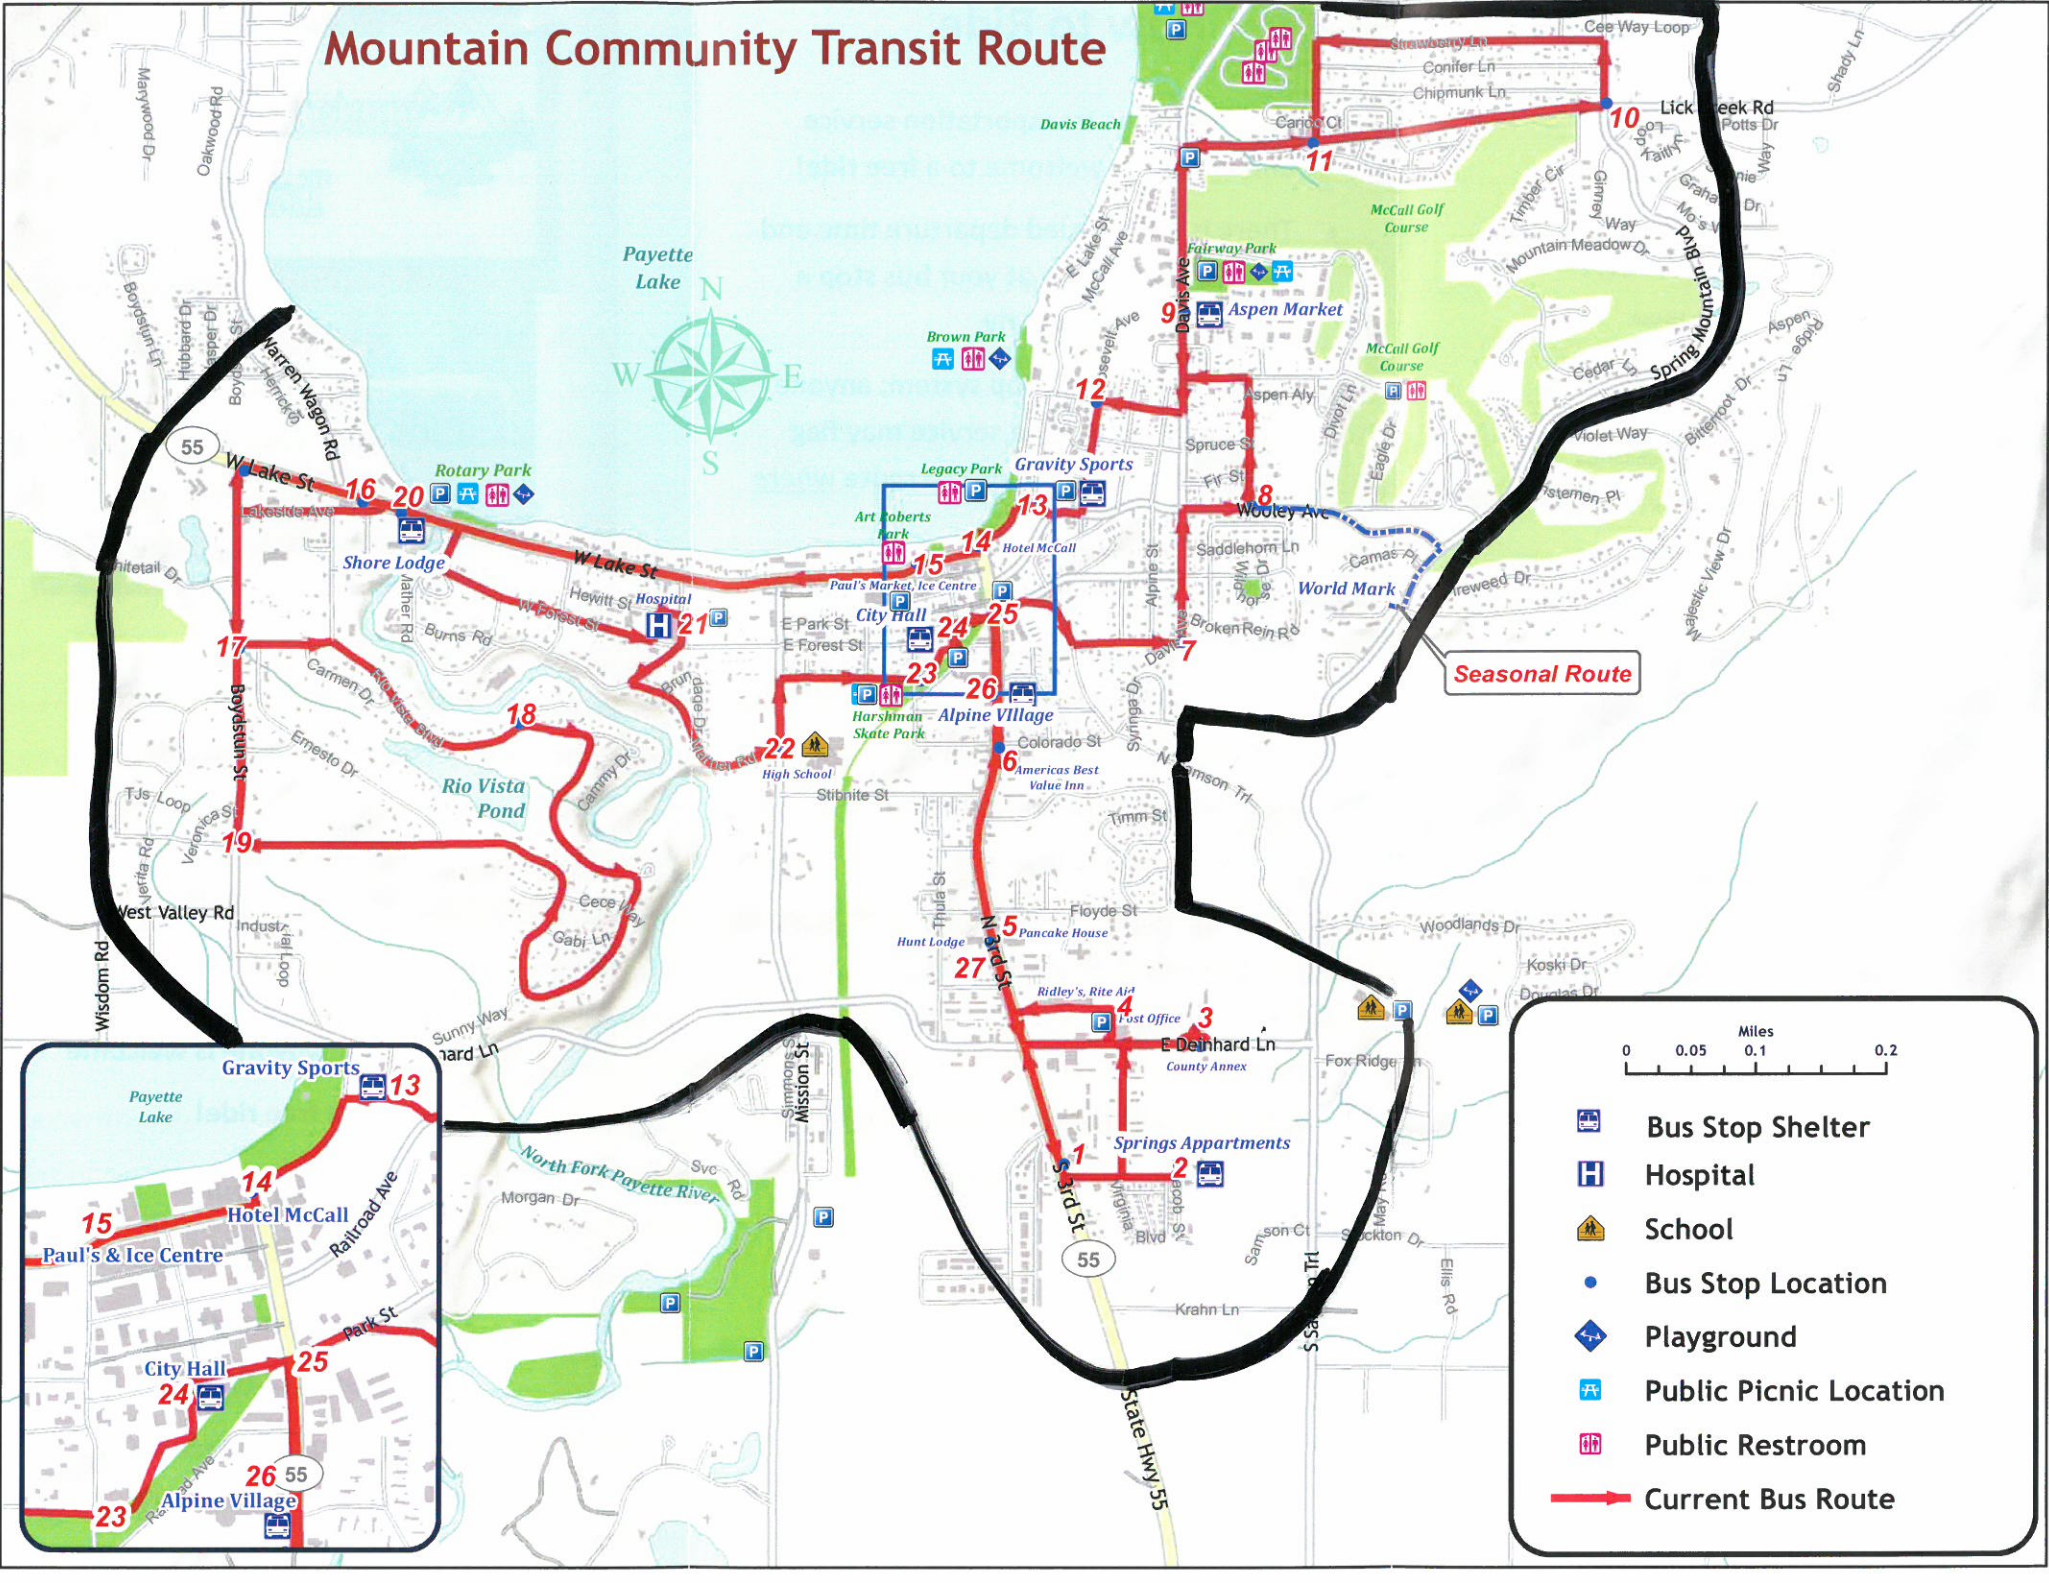

Mountain Community Transit Route

Seasonal Route

0 0.05 Miles 0.1 0.2

- Bus Stop Shelter
- Hospital
- School
- Bus Stop Location
- Playground
- Public Picnic Location
- Public Restroom
- Current Bus Route