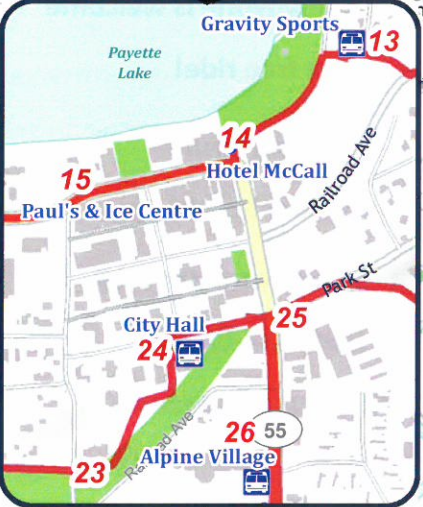

Mountain Community Transit Route

Seasonal Route

0 0.05 Miles 0.1 0.2

- Bus Stop Shelter
- Hospital
- School
- Bus Stop Location
- Playground
- Public Picnic Location
- Public Restroom
- Current Bus Route